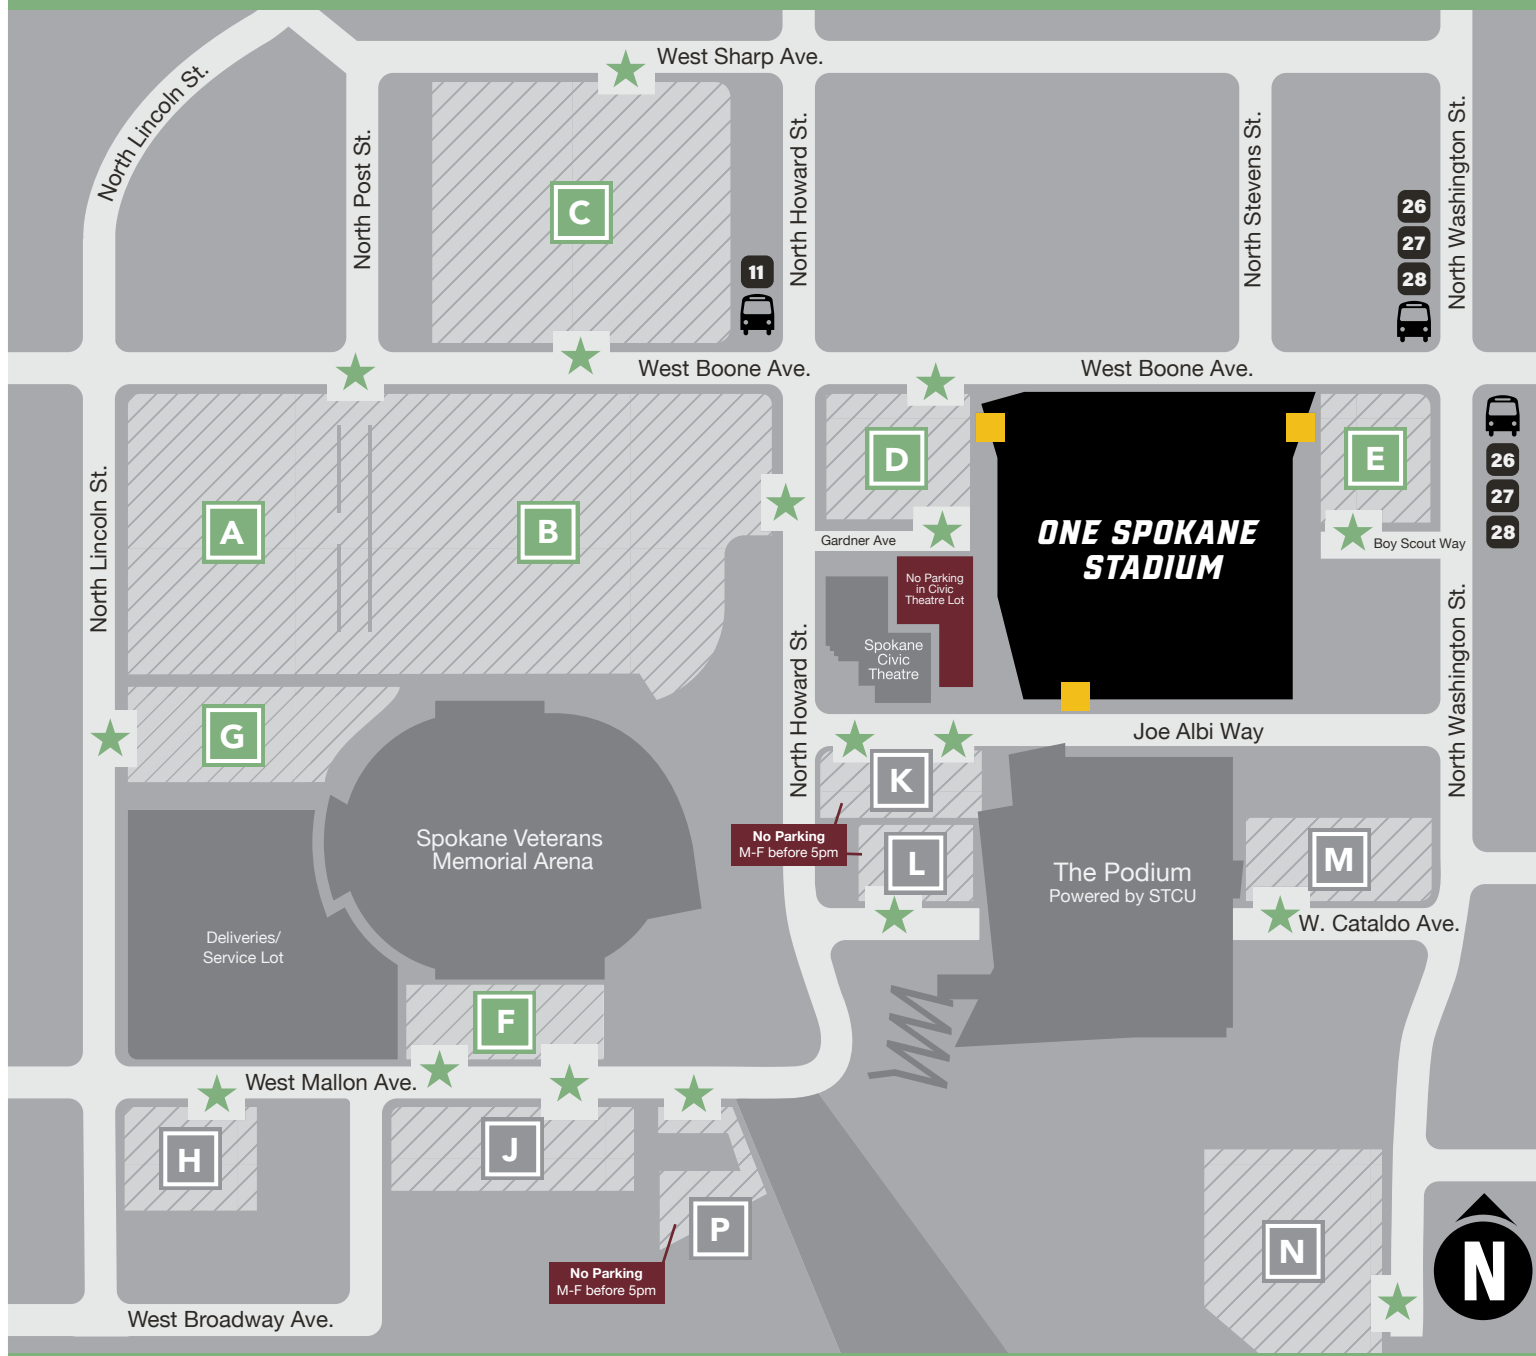

PARKING

ONE SPOKANE STADIUM™

- | | | |
|---------------------------------------|---------------------------------------|--|
| A ARENA/STADIUM/PODIUM PARKING | F ARENA/STADIUM/PODIUM PARKING | L WEST CATALDO ALLEY PARKING |
| B ARENA/STADIUM/PODIUM PARKING | G ARENA SUITES/CLUB PARKING | M RIVERFRONT PARKING - CATALDO LOT |
| C ARENA/STADIUM/PODIUM PARKING | H WONDER GARAGE | N RIVERFRONT PARKING - WASHINGTON LOT |
| D ARENA/STADIUM/PODIUM PARKING | J FLOUR MILL PARKING LOT | P CANOPY CREDIT UNION MAIN |
| E STADIUM PARKING | K CANOPY CREDIT UNION DRIVE-UP | |

All parking lots require payment. Please follow the posted instructions to pay for lots without an attendant on site. There are no in-out privileges for vehicles during an event. Parking rates vary per lot.

- ★ Parking Entrances
- Venue Entrances
- Owned by SPFD
- Not Owned By SPFD