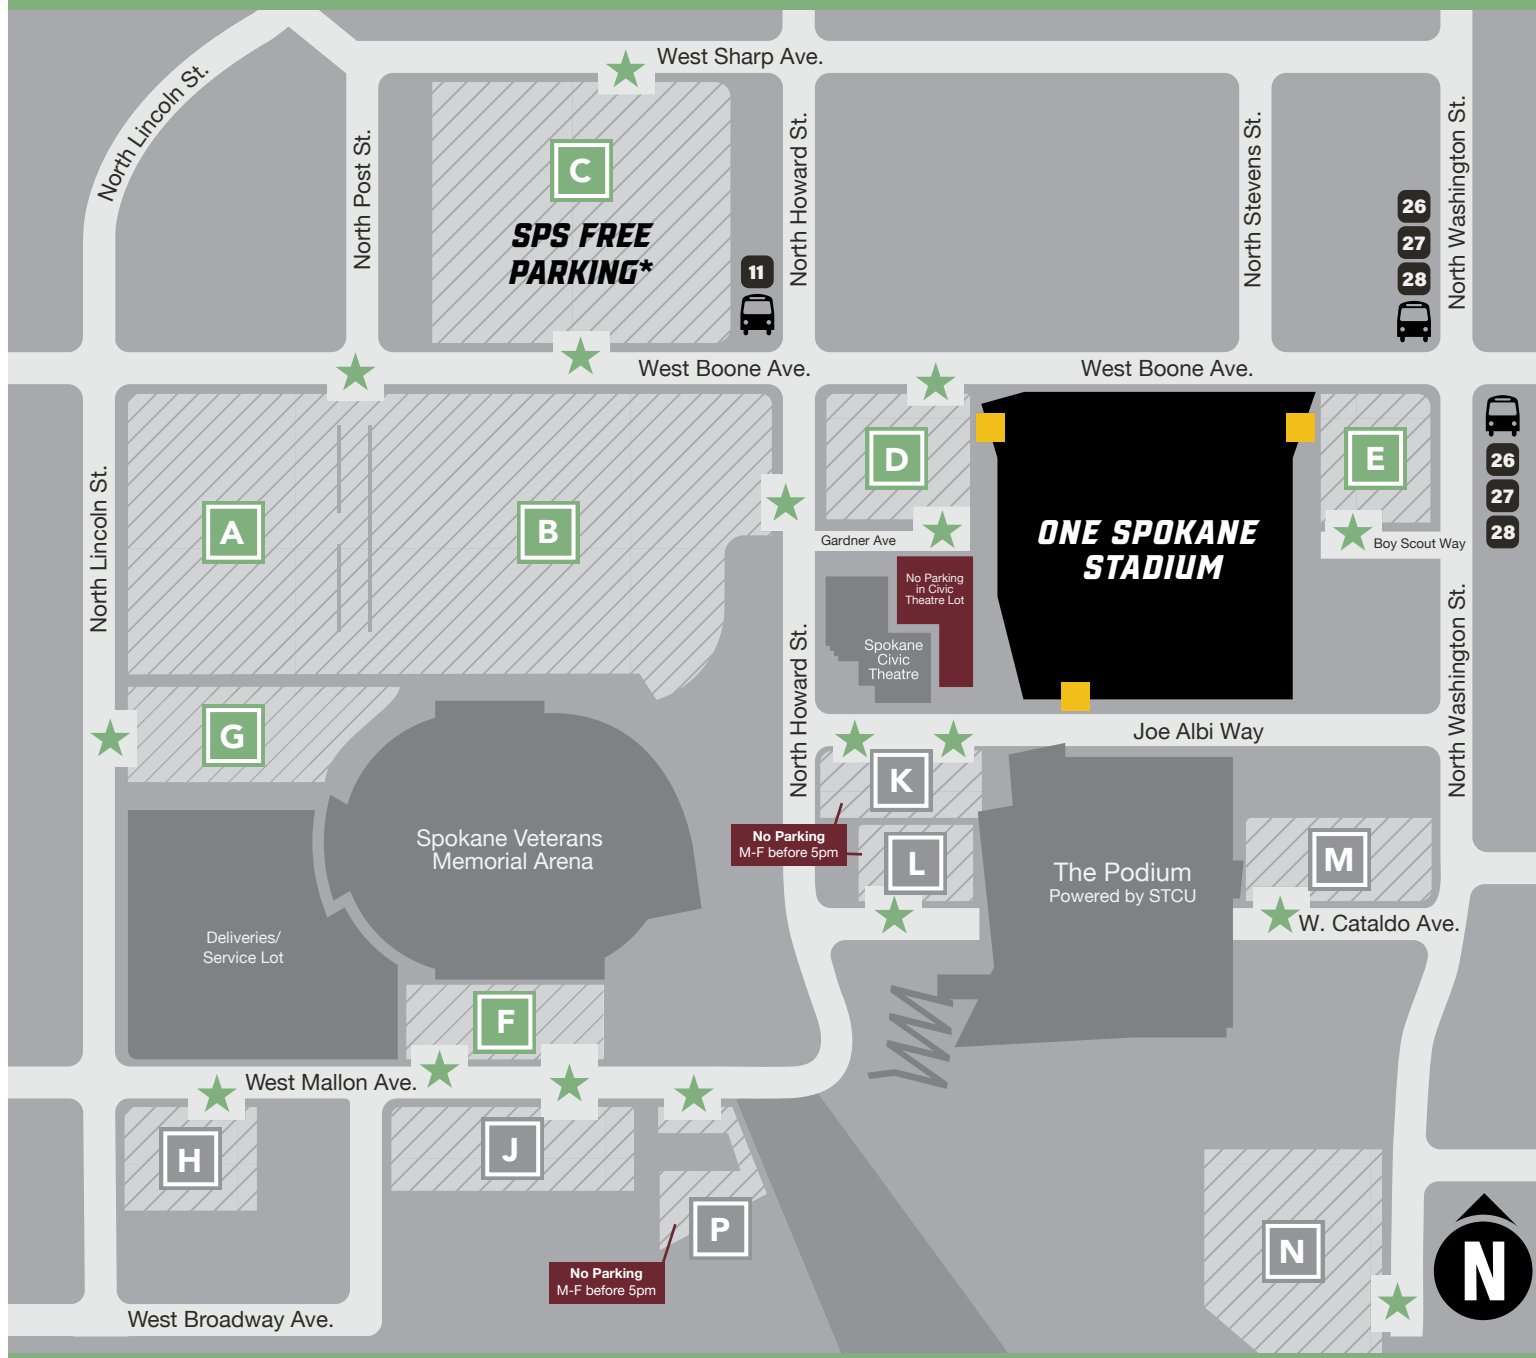

PARKING

ONE SPOKANE STADIUM™

- | | | |
|---------------------------------------|---------------------------------------|--|
| A ARENA/STADIUM/PODIUM PARKING | F ARENA/STADIUM/PODIUM PARKING | L WEST CATALDO ALLEY PARKING |
| B ARENA/STADIUM/PODIUM PARKING | G ARENA SUITES/CLUB PARKING | M RIVERFRONT PARKING - CATALDO LOT |
| C ARENA/STADIUM/PODIUM PARKING | H WONDER GARAGE | N RIVERFRONT PARKING - WASHINGTON LOT |
| D ARENA/STADIUM/PODIUM PARKING | J FLOUR MILL PARKING LOT | P CANOPY CREDIT UNION MAIN |
| E STADIUM PARKING | K CANOPY CREDIT UNION DRIVE-UP | |

All parking lots require payment. Please follow the posted instructions to pay for lots without an attendant on site. There are no in-out privileges for vehicles during an event. Parking rates vary per lot.
 *Free Parking for Spokane Public Schools events only. First come, first served with pass displayed.

★ Parking Entrances ■ Venue Entrances
 ■ Owned by SPFD ■ Not Owned By SPFD