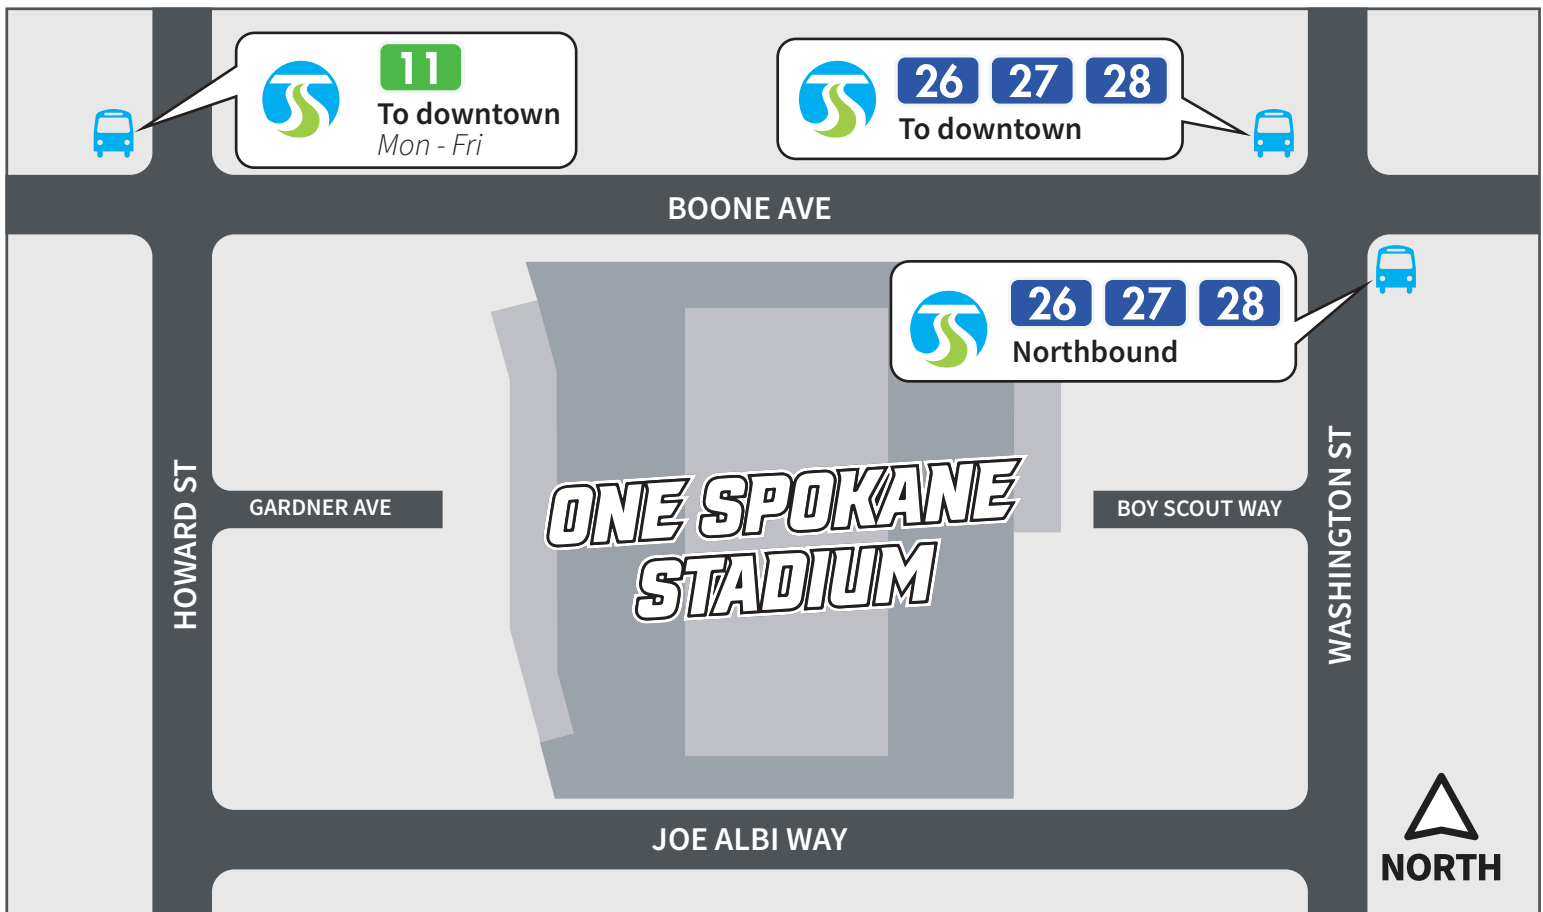

Four Spokane Transit Routes

ONE SPOKANE STADIUM

Take Routes 11, 26, 27, & 28 to ONE Spokane Stadium

Visit spokanetransit.com or call **509-328-RIDE (7433)** for trip planning assistance.
All **SPS high school student IDs** are bus passes, and **all youth ride free** on STA.

Visit onespokanestadium.com/know-before-you-go to check out stadium policies and procedures